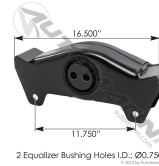

Equalizer Hutch

Automann #	EQ013
UPC Code	889626111464
Categories	Suspension > Hutch > Equalizers Suspension > Equalizers Browse By Brand > Automann
Brand	Automann
Product Level	Fleet Standard
Description	<ul style="list-style-type: none"> • Fab., Great Dane, Hutch, H, CH7600 / H, CH7700, 42-1/2in - 49in Spacing • Includes TRB5541 Bushing • Poly Version: EQ013UB
Ref. #	75003
Applications	Great Dane, Hutch
Shipping	Parcel friendly
Unit Size	1
Weight	21.648 lbs
Pkg. Dims (in) Pkg. Dims (in)	16 X 4 X 7
Arrival Date	April 2005

Notes

[View Chart – Hutch Equalizer](#)

[View Chart – Hutch Suspension Kits](#)

Related Items

Automann #	Image	Product Name
M77203		Side Mount Center Hanger Hutch

Specifications

Attribute	Value
Applications	Great Dane Hutch
Equalizer Type	Fab
Bushing Included (Y/N)	Yes
Length (A)	16.500"
Length C to C (B)	11.750"
Hole Size (C)	3.250"
Spring Width	3.000"
Bushing ID (D)	0.750"
Bushing	TRB5541
Bushing Kit	TRK5541
Application	Hutch
OEM	75003