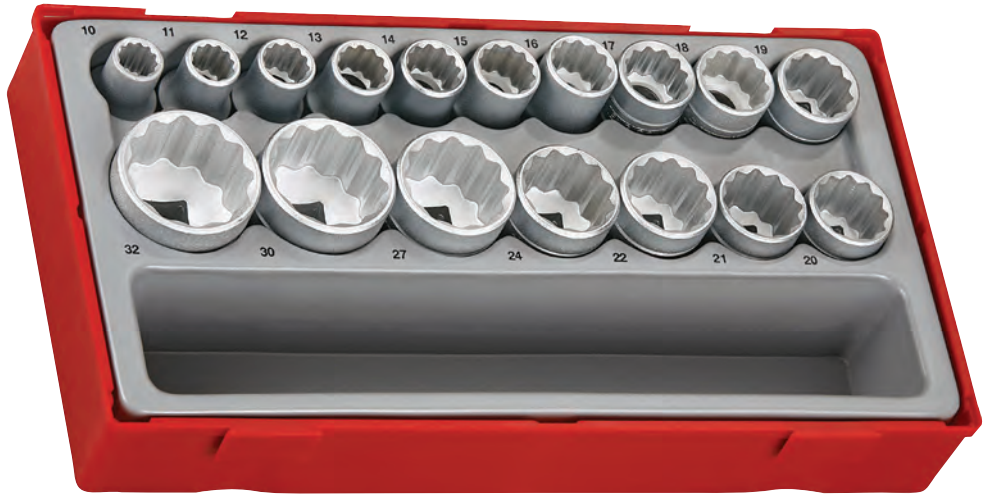

TT1217**SOCKET SET****Get organised™**

Tray Size

**mm**

- 12 point bi-hex sockets
- Chrome vanadium satin finish sockets
- Designed and manufactured to DIN3120/3124 and ISO2725

10" Flex handle**Deep 12 point sockets:**

 mm:	10	11	12	13	14	15	16	17	18
	19	20	21	22	24	27	30	32	