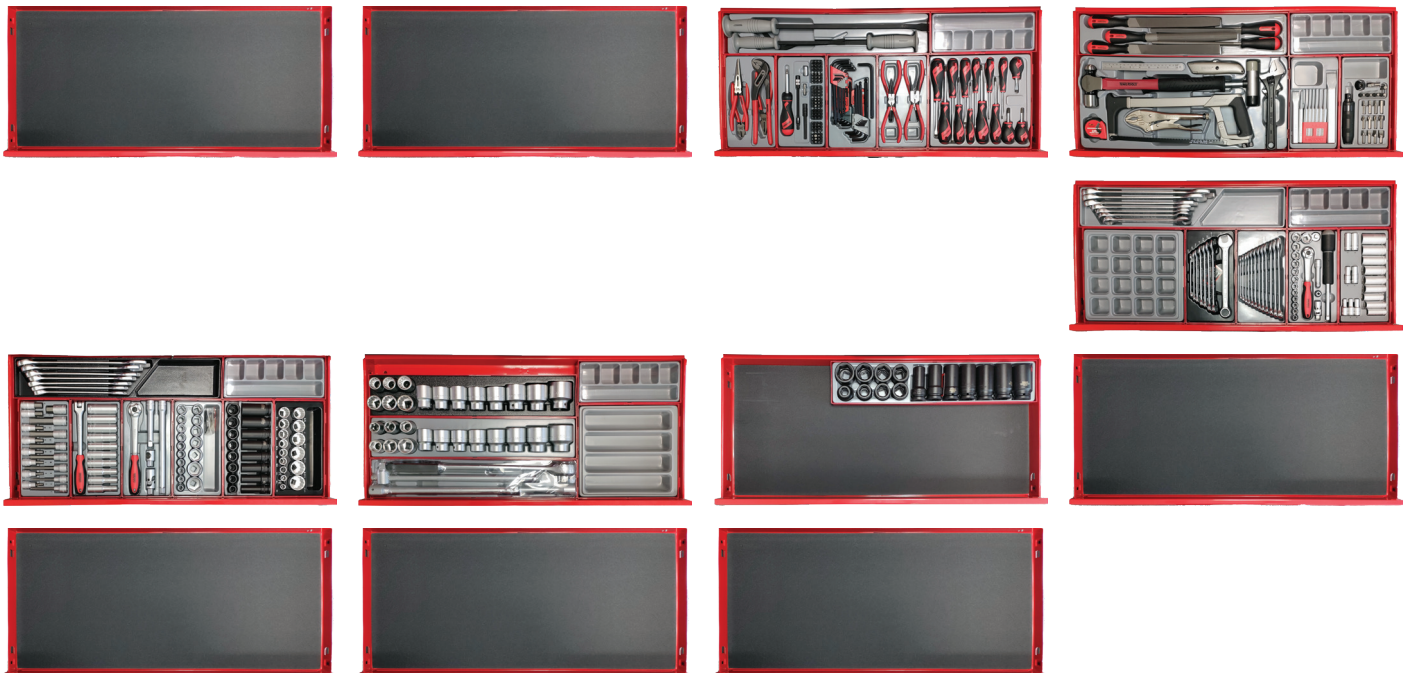

TOOL KIT CONTENTS