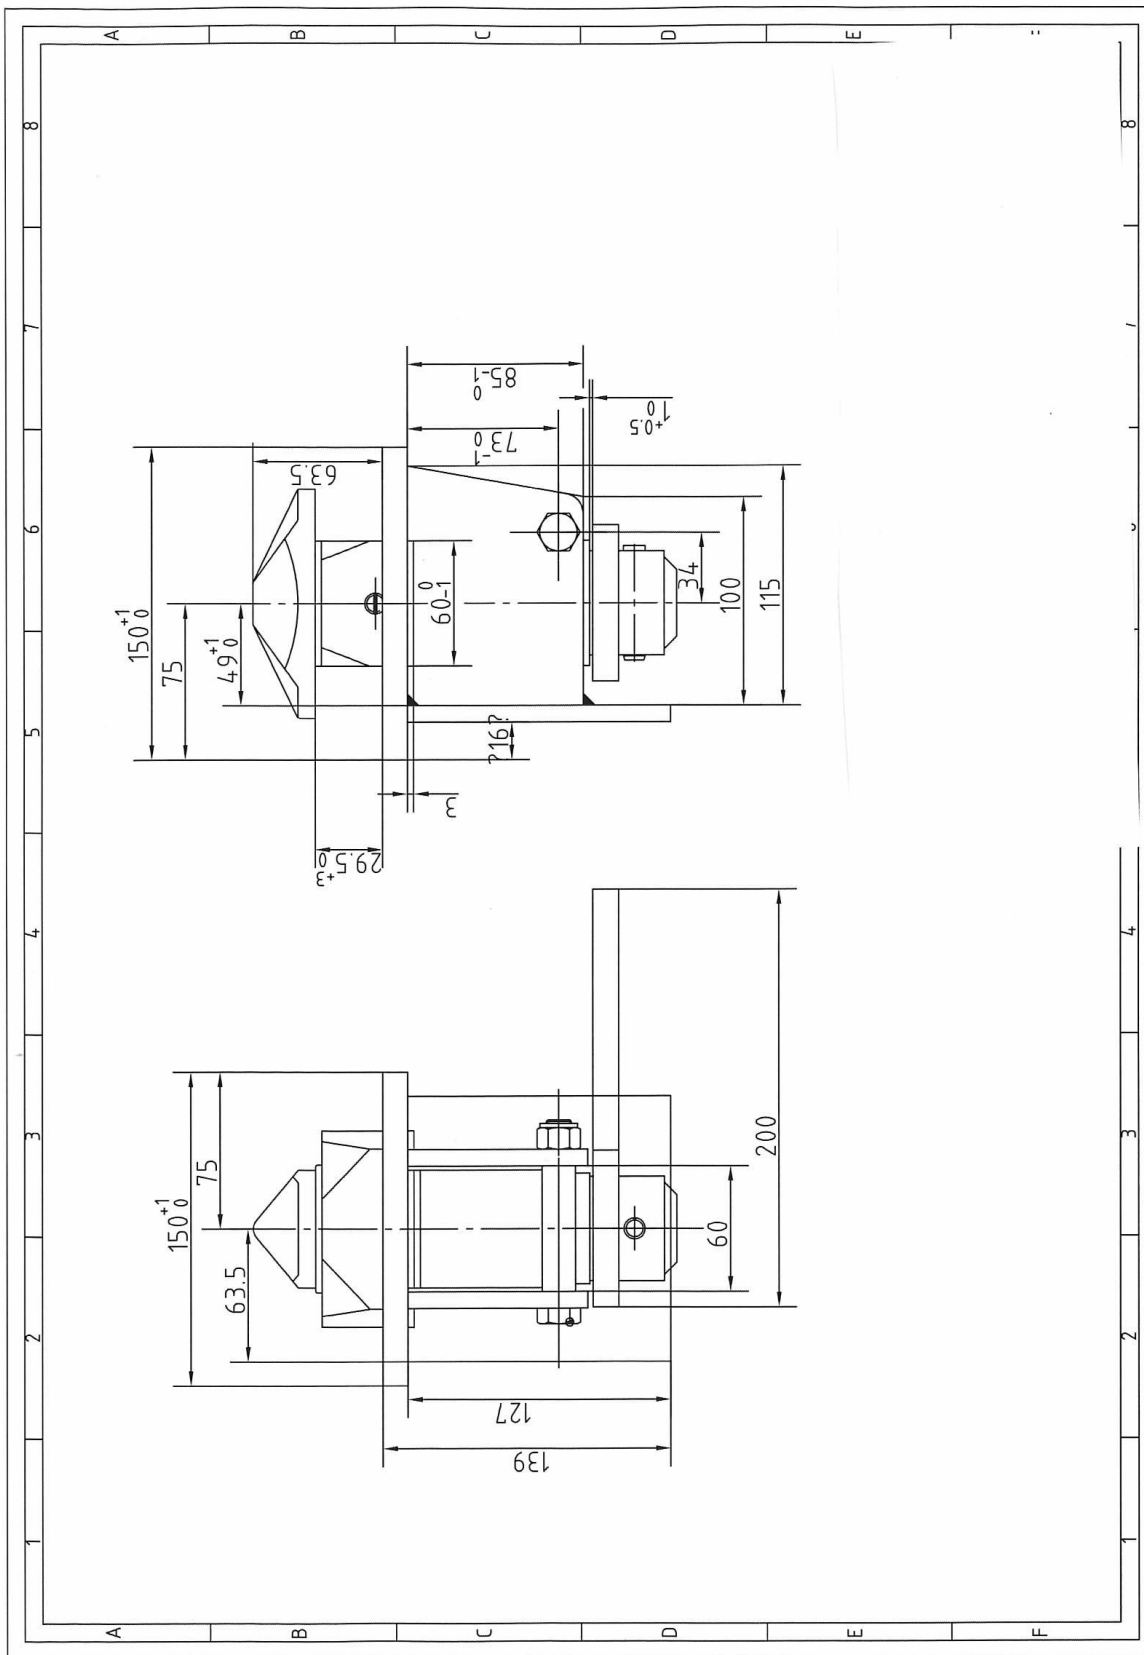

RT-TLOCK Drawings

Head Office: 17 Andrew Baxter Drive, Airports Oaks, Auckland 2022 t (09) 639 2080 nzb 9429039286901

Head Office: 17 Andrew Baxter Drive, Airports Oaks, Auckland 2022 t (09) 639 2080 nzbn 9429039286901