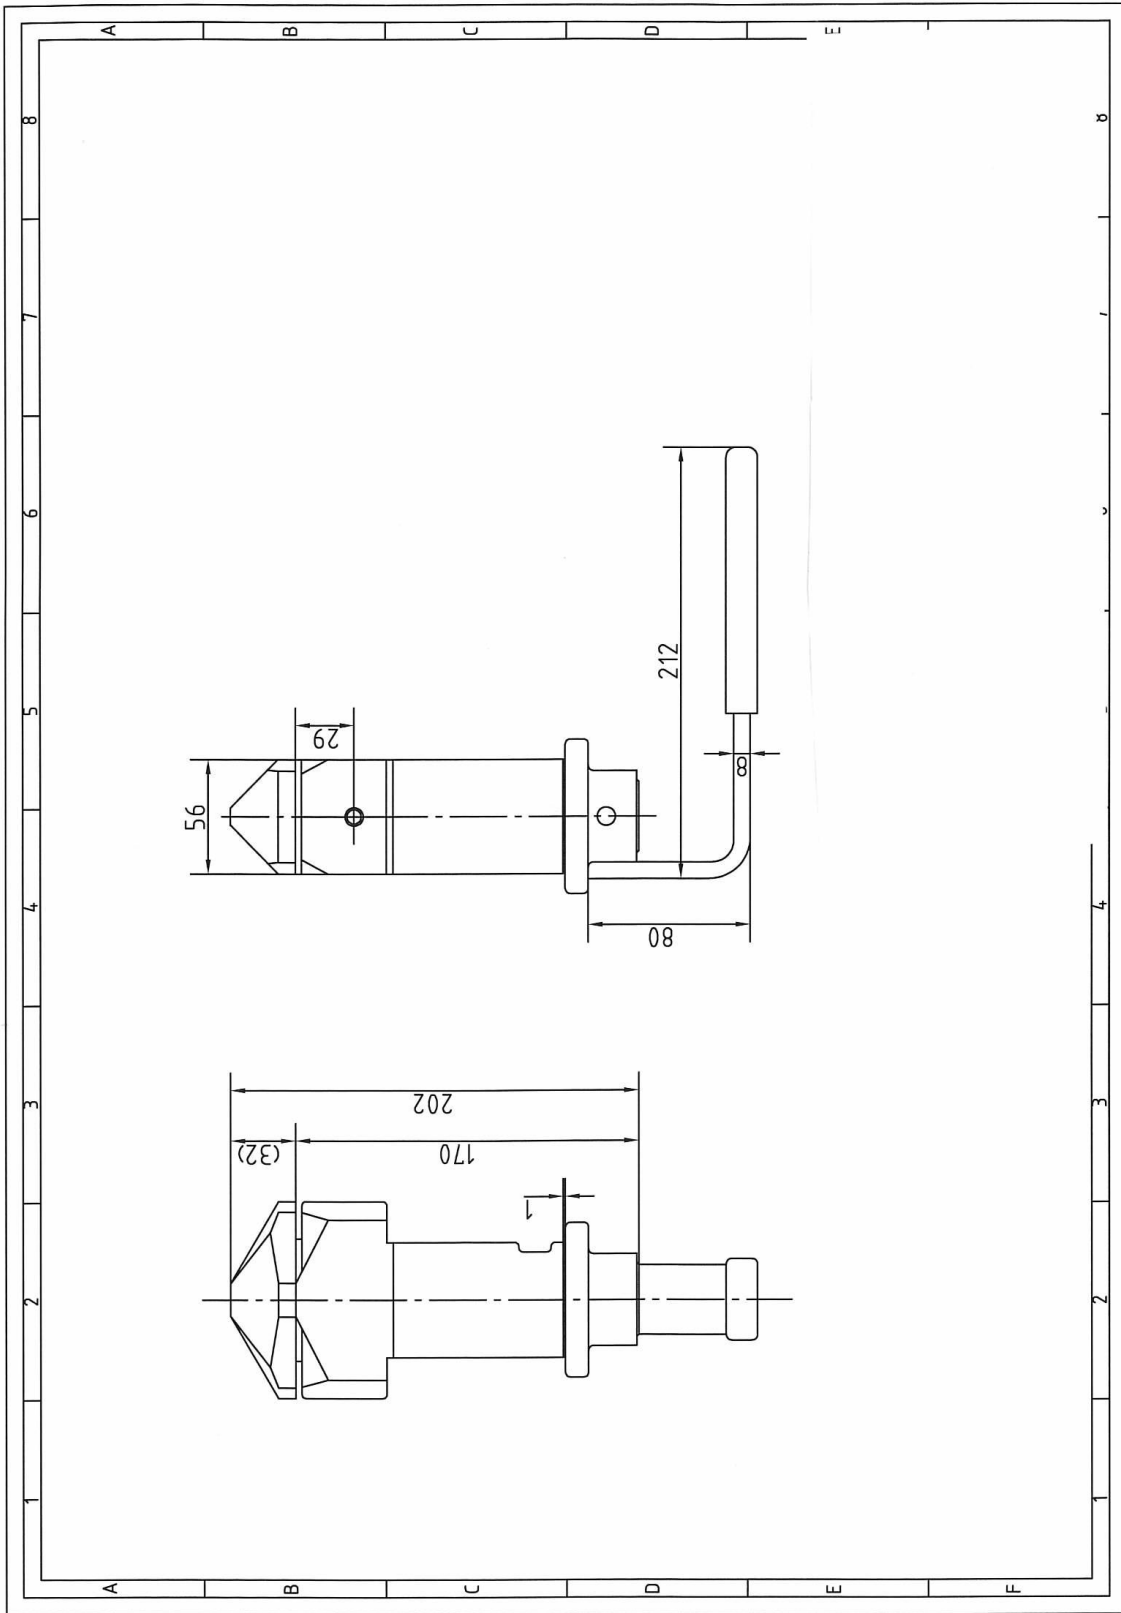

RT-TLOCK Drawings

Head Office: 17 Andrew Baxter Drive, Airports Oaks, Auckland 2022 t (09) 639 2080 nzb 9429039286901

Head Office: 17 Andrew Baxter Drive, Airports Oaks, Auckland 2022 t (09) 639 2080 nzbn 9429039286901