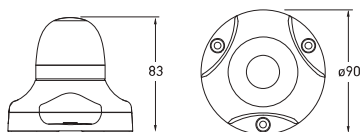

LED 360° Multi-flash Signal Lamp

Multi-purpose LED 360° warning lamp with clear Grilamid® lens, available in four signal colours and white. The HELLA multi-flash range of warning lamps have 10 programmable flash modes and can be synchronised to flash alternately or in unison. Optic appears clear until illuminated.

P/N 98091120

P/N 98091140

P/N 98091160

P/N 98091170

Part Number	98091100	WHITE
	98091120	GREEN
	98091140	RED
	98091160	AMBER
	98091170	BLUE
Mounting	Upright mounting with three point mount.	
Voltage	Multivolt™ for optimum brightness at input voltages from 9 to 33 volts.	
Power Consumption	Less than 5W (less in flashing modes).	
Protection	Reverse polarity and voltage spike protection. IP 67 (Protection against dust and temporary water immersion)	
Cable Length	Pre-wired with 2.5m of sheathed multi-core cable.	
Lens Material	High impact and chemical resistant Grilamid® lens	
Compliance	ECE R10	
Lamps shown illuminated (left).		