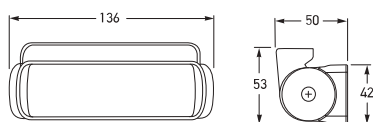

Part Number	12 VOLT	24 VOLT	WHITE
		98067038	
Mounting	Upright or pendant.		
Power Consumption	4W		
Actual Light Output	150 lumen		
Protection	Reverse polarity and voltage spike protection. IP 6K7 (Protection against dust and temporary water immersion) IP 6K9K (Protection against dust and high-pressure/steam jet cleaning)		
Cable Length	Pre-wired with 2,5m of sheathed multi-core cable.		
Lens Material	High impact and chemical resistant Grilamid® lens		
Compliance	CE		