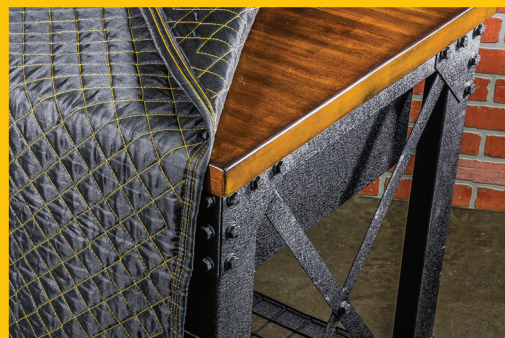

Utility Blankets

The CAT logo is displayed in black on a yellow square background. It features the letters 'CAT' in a bold, sans-serif font, with a stylized mountain peak integrated into the letter 'A'. A registered trademark symbol (®) is located to the upper right of the logo.A yellow tag with the CAT logo is attached to the blanket. The logo is black and features the letters 'CAT' in a bold, sans-serif font, with a stylized mountain peak integrated into the letter 'A'. A registered trademark symbol (®) is located to the upper right of the logo.

Utility/Moving Blankets

- Cat® padded utility blankets are great for everything from picnics and outdoor events to moving and storage and protecting vehicle interiors from pet or cargo damage.
- Cat® utility blankets are built using premium materials and heavy-duty construction, each blanket is padded with a 100% reprocessed fiber fill and finished with a durable lock stitch rhombus pattern and reinforced corners.
- Use them to protect furniture, appliances and other valuable from damage during moving and storage.
- Planning a picnic or outdoor event? Keep on hand in your car.
- Use them to create a dry comfortable seating area.

Protects interiors

Protects while moving

Protects valuable furniture

Recreational Use

Protects from Pets

Standard Non Woven Utility Blankets

#980109
Large 1.8M x 2M

#980122
Medium 1.8M x 1M