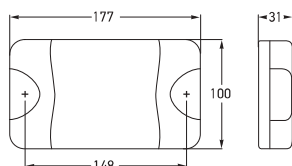

P/N 9593721

Part Number	WHITE LENS	CHARCOAL LENS	SPREAD
	95903720	95903721	
Mounting	Two hole surface mount with mounting bushes supplied.		
Voltage	Multivolt™ for optimum brightness at input voltages from 9 to 33 volts.		
Power Consumption	<9W		
Protection	Reverse polarity and transient spike circuit protection. IP 6K6 (Protection against dust and high-pressure water jets) IP 6K7 (Protection against dust and temporary water immersion)		
Cable Length	Pre-wired with 2.5m of sheathed multi-core cable.		
Lens Material	High impact and chemical resistant Grilamid® lens		
Compliance	CE		
See page 80 for DuraLED® accessories.			