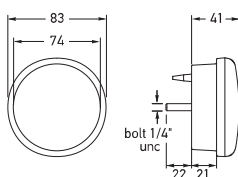

LED 83mm Round Multi-flash Signal Lamp

83mm diameter round LED signal lamps with single bolt mount for emergency vehicles. The HELLA multi-flash range of warning lamps have 10 programmable flash modes and can be synchronised to flash alternately or in unison.

P/N 95901145

P/N 95901160

P/N 95901165

Part Number	95901140	RED
	95901145	AMBER
	95901160	BLUE
	95901165	GREEN
Mounting	Single bolt 1/4" stainless UNC thread. Nut and washer supplied.	
Voltage	Multivolt™ for optimum brightness at input voltages from 9 to 33 volts.	
Power Consumption	6W continuous (less in flashing modes).	
Protection	Reverse polarity and voltage spike protection. IP 6K7 (Protection against dust and temporary water immersion) IP 6K9K (Protection against dust and high-pressure/steam jet cleaning)	
Cable Length	Pre-wired with 2.5m of sheathed multi-core cable.	
Compliance	ECE R10	
See page 84 for mounting accessories.		