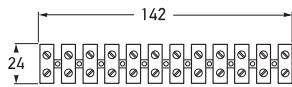

Cable Connectors

Strip of 12 brass connectors. Flexible plastic.

P/N 8452

P/N 8453

P/N 8454

P/N 8455

P/N 8453

Part Number	8455	CABLES UP TO 2.5MM (0.75MM ²)
	8452	CABLES UP TO 3MM (1.13MM ²)
	8453	CABLES UP TO 4MM (2.90MM ²)
	8454	CABLES UP TO 6MM (4.59MM ²)