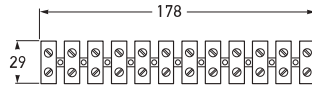

Cable Connectors

Strip of 12 brass connectors. Flexible plastic.

P/N 8452

P/N 8453

P/N 8454

P/N 8455

P/N 8453

Part Number	8455	CABLES UP TO 2.5MM (0.75MM ²)
	8452	CABLES UP TO 3MM (1.13MM ²)
	8453	CABLES UP TO 4MM (2.90MM ²)
	8454	CABLES UP TO 6MM (4.59MM ²)