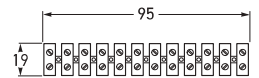

Cable Connectors

Strip of 12 brass connectors. Flexible plastic.

P/N 8452

P/N 8453

P/N 8454

P/N 8455

P/N 8453

Part Number	8455	CABLES UP TO 2.5MM (0.75MM ²)
	8452	CABLES UP TO 3MM (1.13MM ²)
	8453	CABLES UP TO 4MM (2.90MM ²)
	8454	CABLES UP TO 6MM (4.59MM ²)