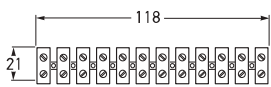

Cable Connectors

Strip of 12 brass connectors. Flexible plastic.

P/N 8452

P/N 8453

P/N 8454

P/N 8455

P/N 8453

Part Number	8455	CABLES UP TO 2.5MM (0.75MM ²)
	8452	CABLES UP TO 3MM (1.13MM ²)
	8453	CABLES UP TO 4MM (2.90MM ²)
	8454	CABLES UP TO 6MM (4.59MM ²)