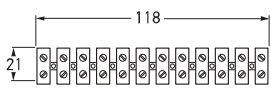

Cable Connectors

Strip of 12 brass connectors. Flexible plastic.

P/N 8452

P/N 8453

P/N 8454

P/N 8455

P/N 8452

Part Number	8455	CABLES UP TO 2.5MM (0.75MM ²)
	8452	CABLES UP TO 3MM (1.13MM ²)
	8453	CABLES UP TO 4MM (2.90MM ²)
	8454	CABLES UP TO 6MM (4.59MM ²)