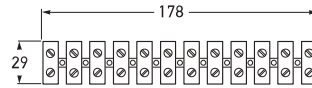

Cable Connectors

Strip of 12 brass connectors. Flexible plastic.

P/N 8452

P/N 8453

P/N 8454

P/N 8455

P/N 8452

Part Number	8455	CABLES UP TO 2.5MM (0.75MM ²)
	8452	CABLES UP TO 3MM (1.13MM ²)
	8453	CABLES UP TO 4MM (2.90MM ²)
	8454	CABLES UP TO 6MM (4.59MM ²)