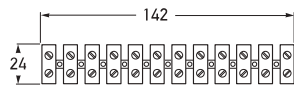

Cable Connectors

Strip of 12 brass connectors. Flexible plastic.

P/N 8452

P/N 8453

P/N 8454

P/N 8455

P/N 8452

Part Number	8455	CABLES UP TO 2.5MM (0.75MM ²)
	8452	CABLES UP TO 3MM (1.13MM ²)
	8453	CABLES UP TO 4MM (2.90MM ²)
	8454	CABLES UP TO 6MM (4.59MM ²)