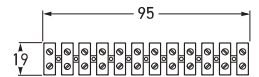

Cable Connectors

Strip of 12 brass connectors. Flexible plastic.

P/N 8452

P/N 8453

P/N 8454

P/N 8455

P/N 8452

Part Number	8455	CABLES UP TO 2.5MM (0.75MM ²)
	8452	CABLES UP TO 3MM (1.13MM ²)
	8453	CABLES UP TO 4MM (2.90MM ²)
	8454	CABLES UP TO 6MM (4.59MM ²)