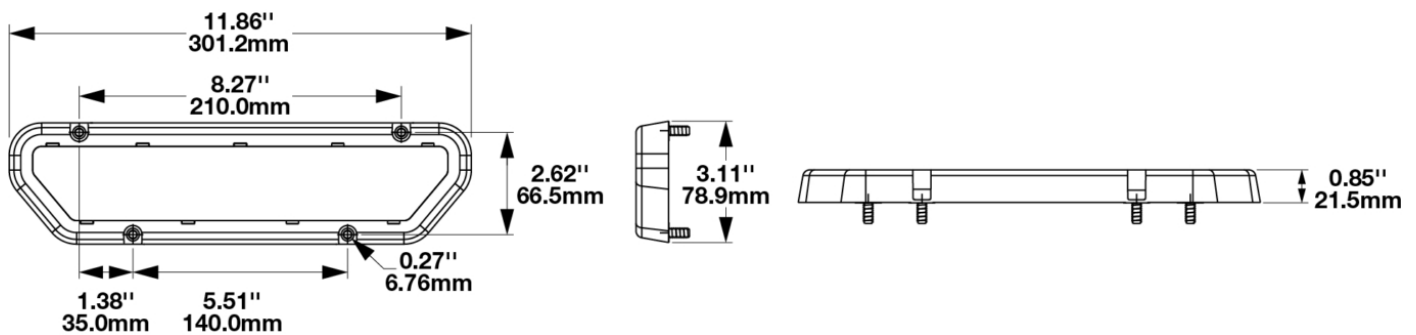

Panel Mount for Model 260 ECE

PRODUCT INFORMATION

Description	Panel Mount for Model 260 ECE
Height	78.90 mm / 3.11 in
Width	301.20 mm / 11.86 in
Depth	21.50 mm / 0.85 in
Product Weight	0.18 lbs / 0.08 kgs

PRODUCT DIMENSIONS

INSTALLATION & APPLICATION INFORMATION

The 8201061 Panel Mount is only used with the Model 260 ECE RCL (0347961).

Print date: 2024-07-29

© 2024 J.W. Speaker Corporation • Germantown, WI U.S.A.
 www.jwspeaker.com • speaker@jwspeaker.com • 262.251.6660

Panel Mount for Model 260 ECE

PRODUCT WARNINGS

For California residents:

⚠ **WARNING:** Cancer and reproductive harm - www.P65Warnings.ca.gov.

⚠ **AVERTISSEMENT:** Cancer et effet nocif sur la reproduction - www.P65Warnings.ca.gov.

SUITS THESE PRODUCTS

11" X 2" X 3/4" LED

Rear Multi-functional Light

LED Stop, Tail, Turn &
Backup Lights - Model
260

Print date: 2024-07-29

© 2024 J.W. Speaker Corporation • Germantown, WI U.S.A.
www.jwspeaker.com • speaker@jwspeaker.com • 262.251.6660