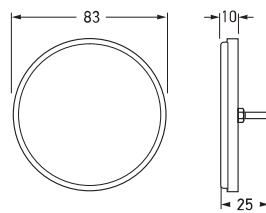

Retro Reflector - Red

83mm diameter red acrylic retro reflector with black rim, 48cm².

Part Number	2902
Mounting	Single bolt mount.
Compliance	ADR 47/00