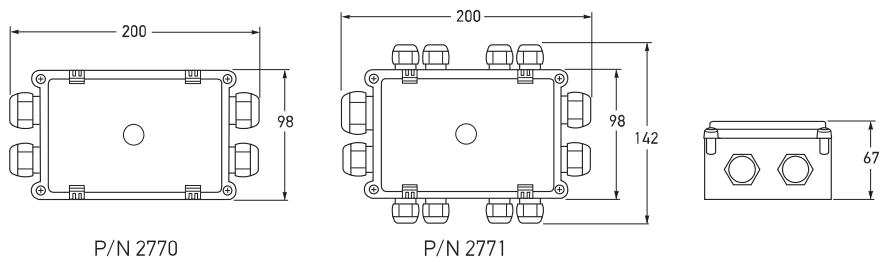

## Cable Junction Box

Compact cable junction box with the option of 4 or 12 inlet/outlets, and outer cable size from Ø10mm to Ø17mm. Complete with connecting cartridge allowing 14 separate groups of connections (6 x 8-way and 8 x 4-way) all using 6.3mm flat blade connectors. The heavy duty nylon housing will withstand common lubricants found underneath truck and trailers, and is safe to clean with high pressure washing equipment.

<b>Part Number</b>	<b>2770</b>	<b>4 OUTLETS</b>
	<b>2771</b>	<b>12 OUTLETS</b>
Fittings	2770 2771	4 x Ø13mm 1 x Ø17mm + 3 x Ø13mm + 8 x Ø10mm
Protection	IP 69K (Protection against dust and high pressure/steam jet cleaning)	
Plug Cartridge	14 separate connection groups.	