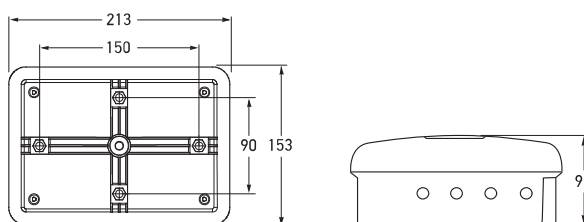

Junction Box - Heavy Duty

Heavy duty nylon junction box. Box can be opened without tools via a single stainless steel bolt. Large sealing gasket withstands high pressure water blasting. Internal mounting plate for fitment of connector blocks and/or relays by self-tapping screws. Large size allows for multiple connections.

Part Number	2755
--------------------	-------------

Open view