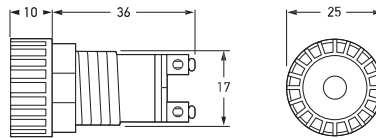

Pilot Lamp

Pilot lamp utilizing bayonet based bulb for use under heavy duty conditions. See over the next page for function descriptions.

Part Number	2712	➔	RED
	2713	➔	GREEN
	2714	➔	BLUE
	2715	➔	AMBER

Mounting 17mm diameter opening,