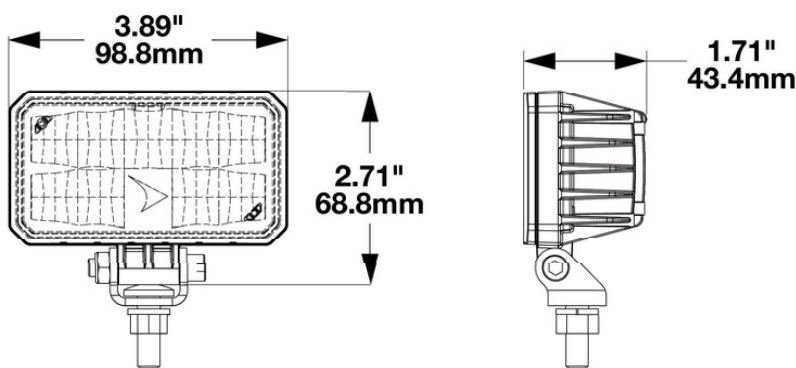

**PART NUMBER 1603921**

**LED Compact Work Light - Model 792**

**PRODUCT INFORMATION**

<b>Description</b>	12/24V Compact LED Work Light with Pedestal Mount
<b>Height</b>	76.10 mm / 3 in
<b>Width</b>	98.80 mm   3.89 in
<b>Depth</b>	43.40 mm   1.71 in
<b>Shape</b>	Rectangular
<b>Outer Lens Material</b>	Polycarbonate
<b>Outer Lens Color</b>	Clear
<b>Housing Material</b>	Aluminium
<b>Housing Color</b>	Black
<b>Mounting Hardware Description</b>	(x1) 5/16"-18 x 1.00" Mounting Bolt Bracket
<b>Mounting Type</b>	Pedestal
<b>Minimum Operating Temperature</b>	-40 °C
<b>Maximum Operating Temperature</b>	65 °C

**PRODUCT DIMENSIONS**

**PHOTOMETRIC SPECIFICATIONS**

<b>Raw Lumen Output</b>	3630
<b>Effective Lumen Output</b>	2000
<b>Candela Output</b>	2900

<b>10+ Lux</b>
<b>1 Lux</b>
<b>0.25 Lux</b>