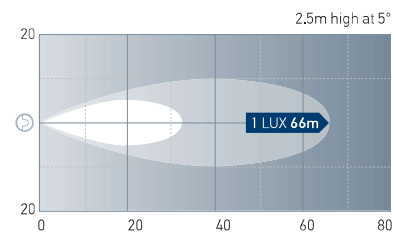

Module 50 - Long Range