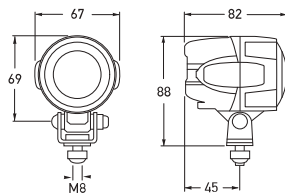

Module 50 LED Ultra-Compact Work Lamp

The Module 50 LED is the smallest work lamp in the HELLA product range and is therefore particularly suitable for installations with space constraints. At 800 lumens, the light output is well suited to close-range illumination. There is also an optic-free version that facilitates long-range and/or spot illumination.

Part Number	1560	CLOSE RANGE
	1560-LR	LONG RANGE
Mounting	Upright.	
Voltage	Multivolt™ for optimum brightness at input voltages from 9 to 33 volts.	
Power Consumption	15W	
Actual Light Output	800 lumen	
Protection	Reverse polarity protection. IP 6K8 (Protection against dust and prolonged water immersion) IP 6K9K (Protection against dust and high-pressure/steam jet cleaning)	
Cable Length	Supplied with 2m of sheathed twin core cable and DT plug.	
Spare Part	9,1557,05	Plug and lead 0,75mm ²
Compliance	E ECE R10	