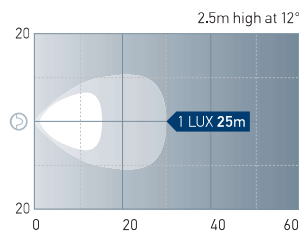

BEAM PATTERNS

Module 50 - Close Range