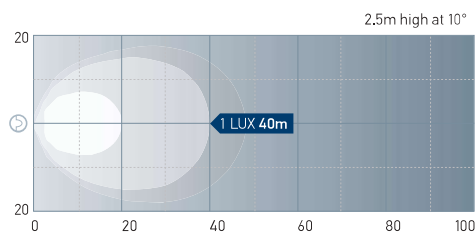

BEAM PATTERNS

Power Beam 1500 - Close Range