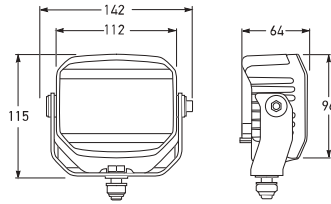

## Power Beam 1500 LED Work Lamp - Heavy Duty

Premium heavy duty LED work lamp with aluminium housing. Light output rated at 1300 lumen.

|                     |  |                                   |
|---------------------|--|-----------------------------------|
| Part Number         | 1557-HD  | CLOSE RANGE                       |
|                     | 1557-HDLR  | LONG RANGE                        |
| Mounting            | Upright or pendant.  |                                   |
| Voltage             | Multivolt™ for optimum brightness at input voltages from 9 to 33 volts.  |                                   |
| Power Consumption   | 22W  |                                   |
| Actual Light Output | 1300 lumen   |                                   |
| Protection          | Reverse polarity protection.<br>IP 6K7 (Protection against dust and temporary water immersion)<br>IP 6K9K (Protection against dust and high-pressure/steam jet cleaning) |                                   |
| Cable Length        | Supplied with 2m of sheathed twin core cable and DT plug.  |                                   |
| Spare Part          | 9.1557.05  | Plug and lead 0.75mm <sup>2</sup> |
| Compliance          | E ECE R10  |                                   |