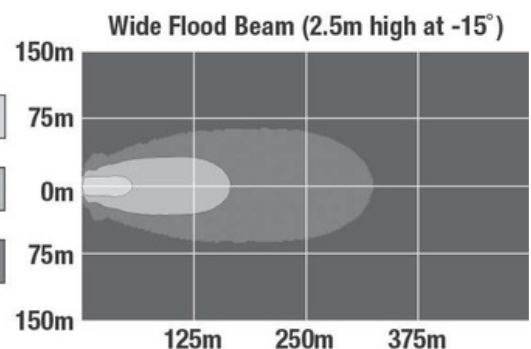

PART NUMBER 0546691

LED Work Light - Model 623

PRODUCT INFORMATION

Description	16-60V LED Work Light with Wide Floor Beam Pattern
Height	216.41 mm / 8.52 in
Width	498.60 mm / 19.63 in
Depth	88.90 mm / 3.5 in
Shape	Rectangular
Outer Lens Material	Glass
Outer Lens Color	Clear
Housing Material	Die-Cast Aluminium
Housing Color	Black
Mounting Type	Universal Pedestal Mount
Minimum Operating Temperature	-40 °C
Maximum Operating Temperature	65 °C
Additional Information	Wire Harness: SJ000W 6m Harness

PRODUCT DIMENSIONS

PHOTOMETRIC SPECIFICATIONS

Raw Lumen Output	40,000
Effective Lumen Output	20,000
Nominal LED Color Temperature	5700 K
Beam Pattern(s)	Forward Lighting - Flood (Wide)

LED Work Light - Model 623