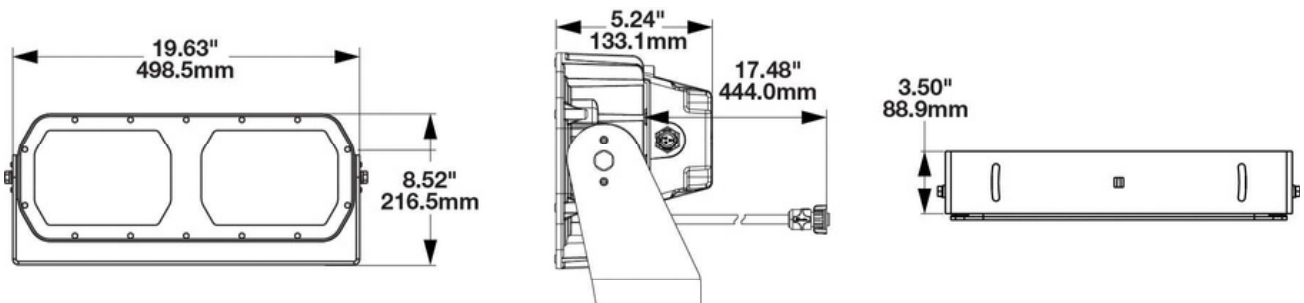

PART NUMBER 0546691

LED Work Light - Model 623

PRODUCT INFORMATION

Description	16-60V LED Work Light with Wide Floor Beam Pattern
Height	216.41 mm / 8.52 in
Width	498.60 mm / 19.63 in
Depth	88.90 mm / 3.5 in
Shape	Rectangular
Outer Lens Material	Glass
Outer Lens Color	Clear
Housing Material	Die-Cast Aluminium
Housing Color	Black
Mounting Type	Universal Pedestal Mount
Minimum Operating Temperature	-40 °C
Maximum Operating Temperature	65 °C
Additional Information	Wire Harness: SJ000W 6m Harness

PRODUCT DIMENSIONS

PHOTOMETRIC SPECIFICATIONS

Raw Lumen Output	40,000
Effective Lumen Output	20,000
Nominal LED Color Temperature	5700 K
Beam Pattern(s)	Forward Lighting - Flood (Wide)

LED Work Light - Model 623