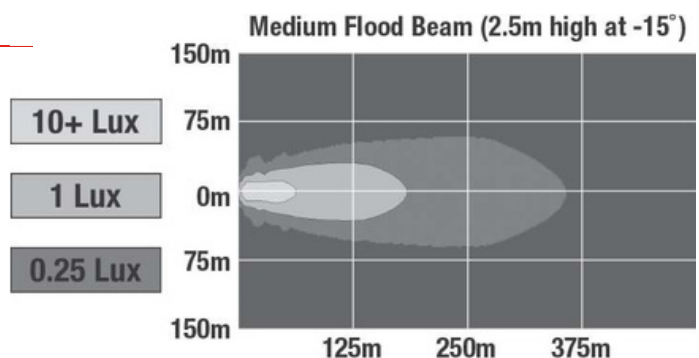

PART NUMBER 0546681

LED Work Light - Model 623

PRODUCT INFORMATION

Description	16-60V LED Work Light with Medium F Beam Pattern
Height	216.41 mm / 8.52 in
Width	498.60 mm 19.63 in
Depth	88.90 mm 3.5 in
Shape	Rectangular
Outer Lens Material	Glass
Outer Lens Color	Clear
Housing Material	Die-Cast Aluminium
Housing Color	Black
Mounting Type	Universal Pedestal Mount
Minimum Operating Temperature	-40 °C
Maximum Operating Temperature	65 °C
Additional Information	Wire Harness: SJ000W 6m Harness

PRODUCT DIMENSIONS

PHOTOMETRIC SPECIFICATIONS

Raw Lumen Output	40,000
Effective Lumen Output	20,000
Nominal LED Color Temperature	
Beam Pattern(s)	Forward Lighting - Flood (Medium)

LED Work Light - Model 623