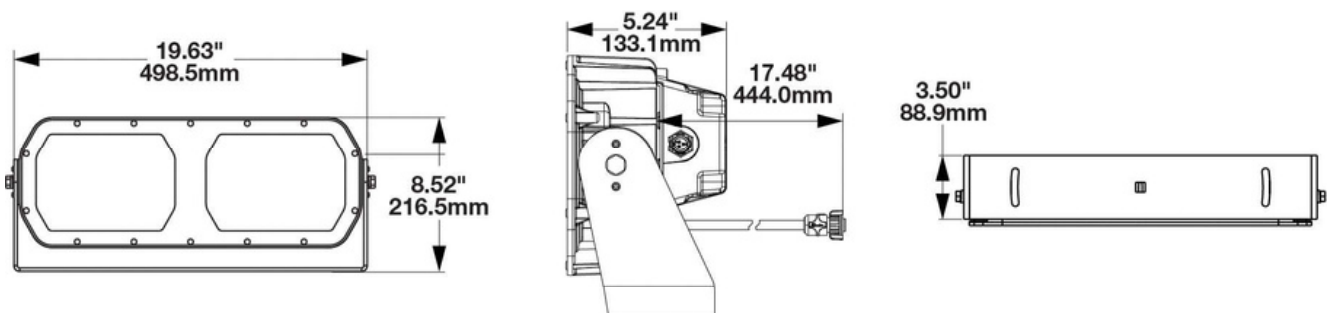

PART NUMBER 0546681

LED Work Light - Model 623

PRODUCT INFORMATION

Description	16-60V LED Work Light with Medium F Beam Pattern
Height	216.41 mm / 8.52 in
Width	498.60 mm 19.63 in
Depth	88.90 mm 3.5 in
Shape	Rectangular
Outer Lens Material	Glass
Outer Lens Color	Clear
Housing Material	Die-Cast Aluminium
Housing Color	Black
Mounting Type	Universal Pedestal Mount
Minimum Operating Temperature	-40 °C
Maximum Operating Temperature	65 °C
Additional Information	Wire Harness: SJ000W 6m Harness

PRODUCT DIMENSIONS

PHOTOMETRIC SPECIFICATIONS

Raw Lumen Output	40,000
Effective Lumen Output	20,000
Nominal LED Color Temperature	
Beam Pattern(s)	Forward Lighting - Flood (Medium)

LED Work Light - Model 623